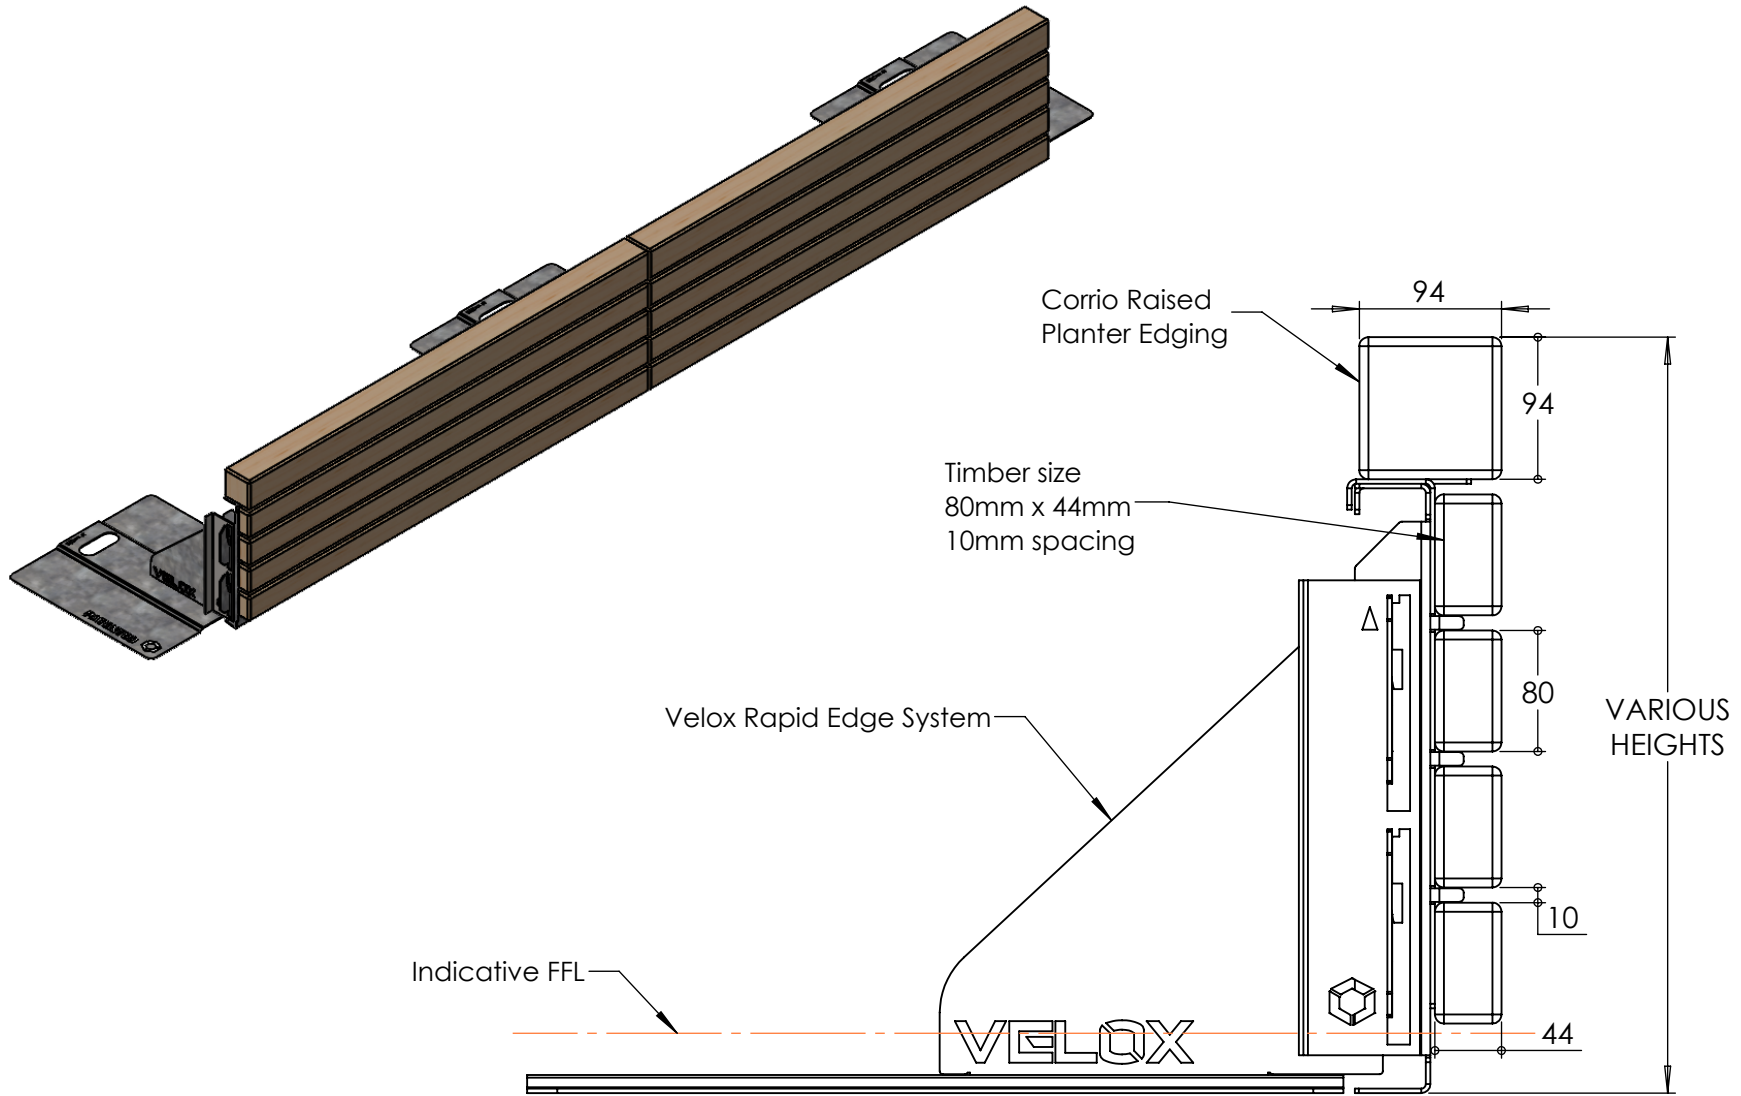

\*Total panel heights available from 400mm to 1100mm

**VELOX Rapid Edge™** UK00003507705 / **Patent no:** GB2600394 / **Registered Design - Europe:** 008214910 & **UK:** 90082149100001 | Above FFL | N/A mm | Below FFL | N/A mm | Quantity | --

Agreed Sub-base Material: N/A | Lateral Support: N/A

REVISIONS			Drawn By	TL	Linear metre	mm	STAGE	2	Product Corrio Raised Planter Edging	Project: Website Download	 Logic Manufacture Bespoke™ 01642 373400 specification@logic-bespoke.com	Sheet No.	SIZE
REV.	AMENDMENTS/NOTE	DATE	PM										
P01	TIMBER CHANGE	05/03/25	Timber		80mm x 44mm (Option Dependent)								
			Metal		Steel (Option Dependent)								
			Finish		(Option Dependent)								
TOLERANCE: All dimensions tolerance +/- 5mm			REV. P01	 <b>LOGIC MANUFACTURED BESPOKE™</b> <b>ALL RIGHTS RESERVED</b>		DWG. NO. <b>Corrio - Velox</b>		1 of 1	<b>A4</b>				