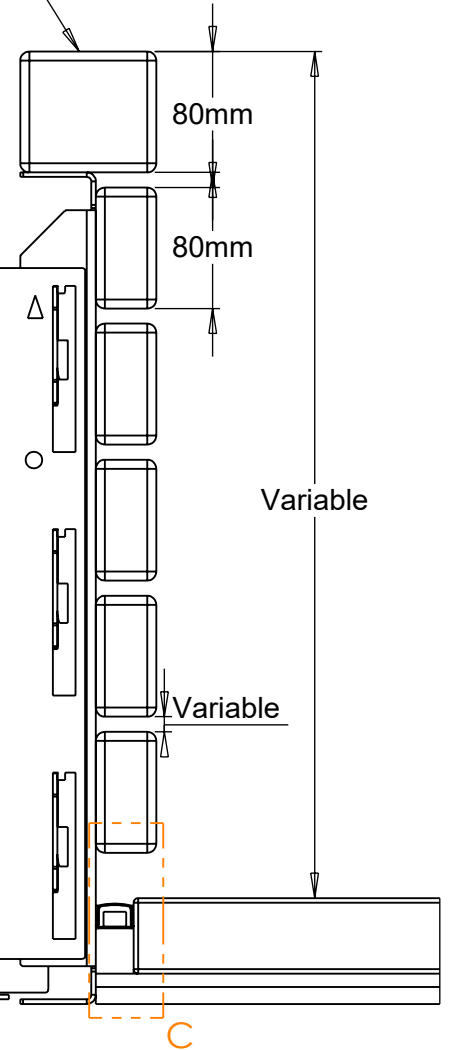

Corrio Raised Planter Edge

VELOX Rapid Edge™ System

DETAIL C
SCALE 1 : 2

Variable

LED unit by others
for illustration purposes only

Variable

Variable

Quantity	0
----------	---

TOLERANCE: All dimensions tolerance +/- 5mm

DO NOT SCALE DRAWINGS

LOGIC MANUFACTURED BESPOKE™
ALL RIGHTS RESERVED

Product	Corrio raised edge with up-lighting
Project:	--

LOGIC™
MANUFACTURED BESPOKE

Logic Manufacture Bespoke™
Project: 01642 373400 specification@logic-bespoke.com

DWG. NO. --

REV --

SIZE A4

Timber Disclaimer: All timbers lose a degree of tanning, some more than others. Timber in an external environment is susceptible to cracking, shelling and moving due to the natural drying process, this does not take away from the durability of the product. In time timber may develop surface discolouration, this is caused by natural mould feeding on the tannins and should disperse as the timber dries and turns silver. Logic are not liable for this natural process and can not be held responsible for any of these natural processes. All products to be installed in conjunction with the supplied installation guide, following the steps & guidance. All Logic products will bear some form of company branding
VELOX Rapid Edge™ UK00003507705 / Patent no:GB2600394 / Registered Design - Europe:008214910 & UK:90082149100001