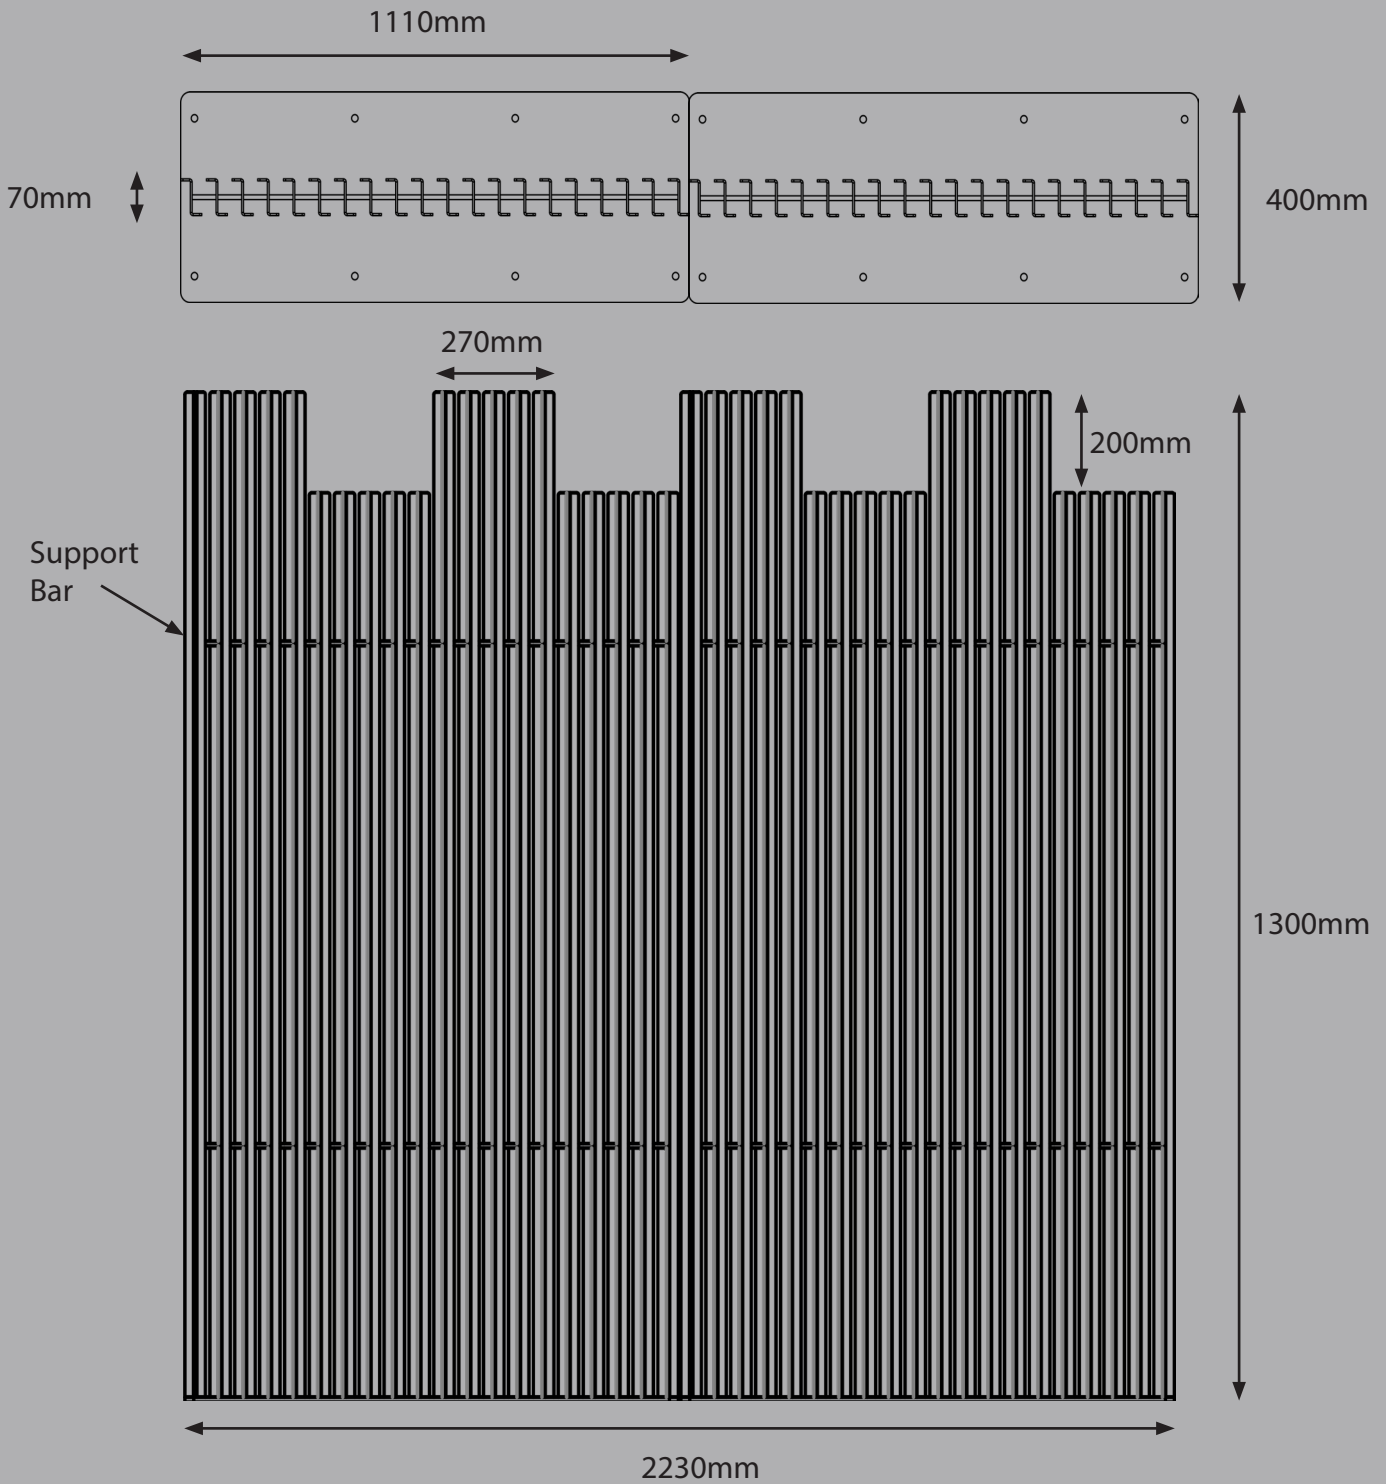

Product Datasheet

**Swifter
Smarter
Safer**

Cove Screen

LOGIC[™]
MANUFACTURED BESPOKE

www.logic-bespoke.com

Design

The Cove Wind mitigation & privacy screen was inspired by the surge and force of our ocean's waves, created with adjustable heights that simulate this natural phenomenon.

Modules

Screen heights can be configured with various leg length to adapt to 1300mm, 2000mm, 2800mm, above FFL.

Pattern Design

Product: Cove Screen
Design: Straight

Product: Cove Screen
Design: Wave

Pattern Design

Weathering Steel

Steel Type: Weathering Steel, grade A.
Durability: High.
Surface Finish: Flat with slight texture.
Aesthetics: Weathering Steel begins its life looking like ordinary Mild Steel. Over a period of time, due to the moisture levels in the atmosphere, the surface will oxidise turning an orangey brown colour, and eventually self seals. There is no defined period to this process as the moisture levels in the atmosphere fluctuate. Often there are colour variations between sections and also within each section.
Country of Origin: United Kingdom, with some world wide content.