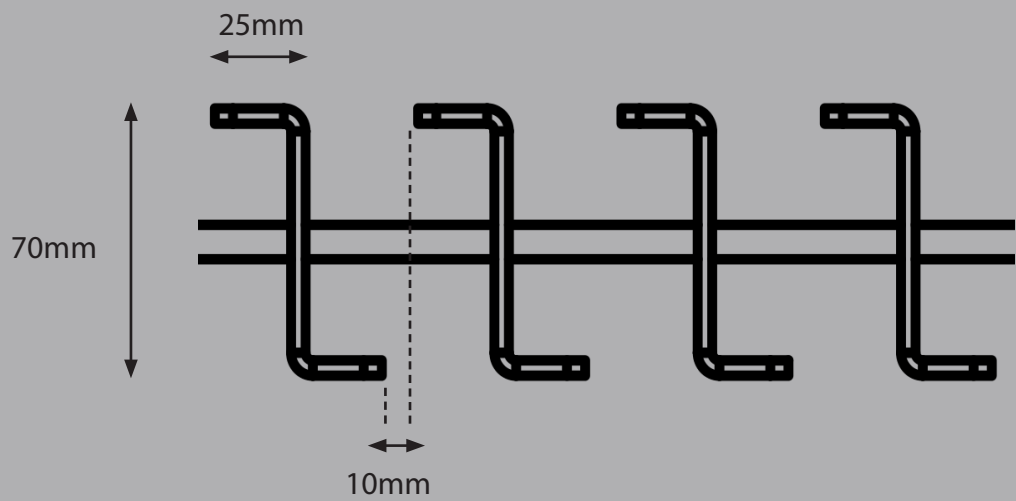

Modules

Screen heights can be configured with various leg length to adapt to 1300mm, 2000mm, 2800mm, above FFL.

Pattern Design

Product: Cove Screen
Design: Straight

Product: Cove Screen
Design: Wave

Pattern Design

Product: Cove Screen
Design: Castle Wall

Bespoke heights are available, for more information on these please contact the Logic technical team.

Product Datasheet

Cove Screen

Finishes

Many finishes are available with this design, we've list below the three most popular. However, there are other specialist finishes available, for more information on these please contact the Logic technical team.

Weathering Steel

Steel Type: Weathering Steel, grade A.
Durability: High.
Surface Finish: Flat with slight texture.
Aesthetics: Weathering Steel begins its life looking like ordinary Mild Steel. Over a period of time, due to the moisture levels in the atmosphere, the surface will oxidise turning an orangey brown colour, and eventually self seals. There is no defined period to this process as the moisture levels in the atmosphere fluctuate. Often there are colour variations between sections and also within each section.
Country of Origin: United Kingdom, with some world wide content.