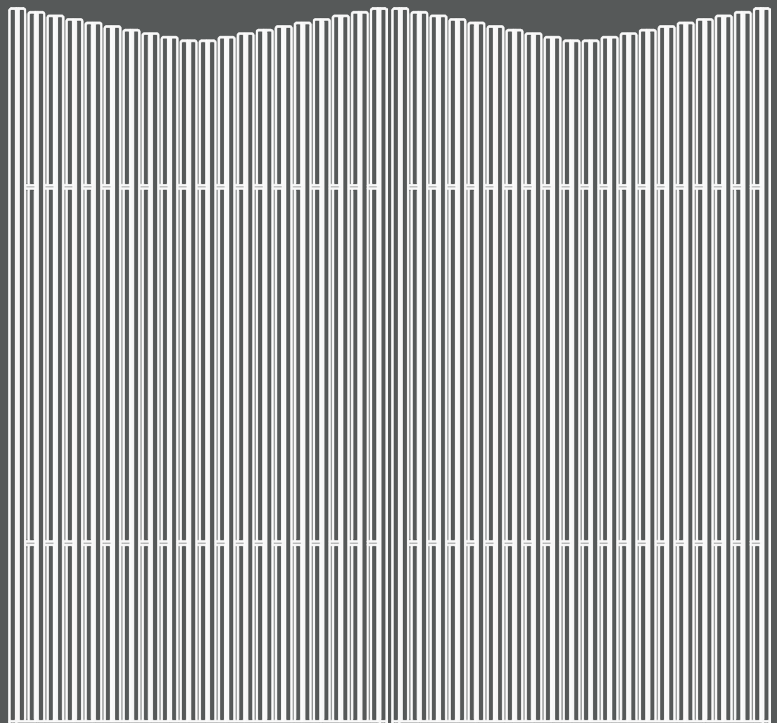

Modules

Screen heights can be configured with various leg length to adapt to 1300mm, 2000mm, 2800mm, above FFL.

Pattern Design

Product: Cove Screen
Design: Straight

Product: Cove Screen
Design: Wave

Pattern Design

Weathering Steel

Steel Type: Weathering Steel, grade A.
Durability: High.
Surface Finish: Flat with slight texture.
Aesthetics: Weathering Steel begins its life looking like ordinary Mild Steel. Over a period of time, due to the moisture levels in the atmosphere, the surface will oxidise turning an orangey brown colour, and eventually self seals. There is no defined period to this process as the moisture levels in the atmosphere fluctuate. Often there are colour variations between sections and also within each section.
Country of Origin: United Kingdom, with some world wide content.