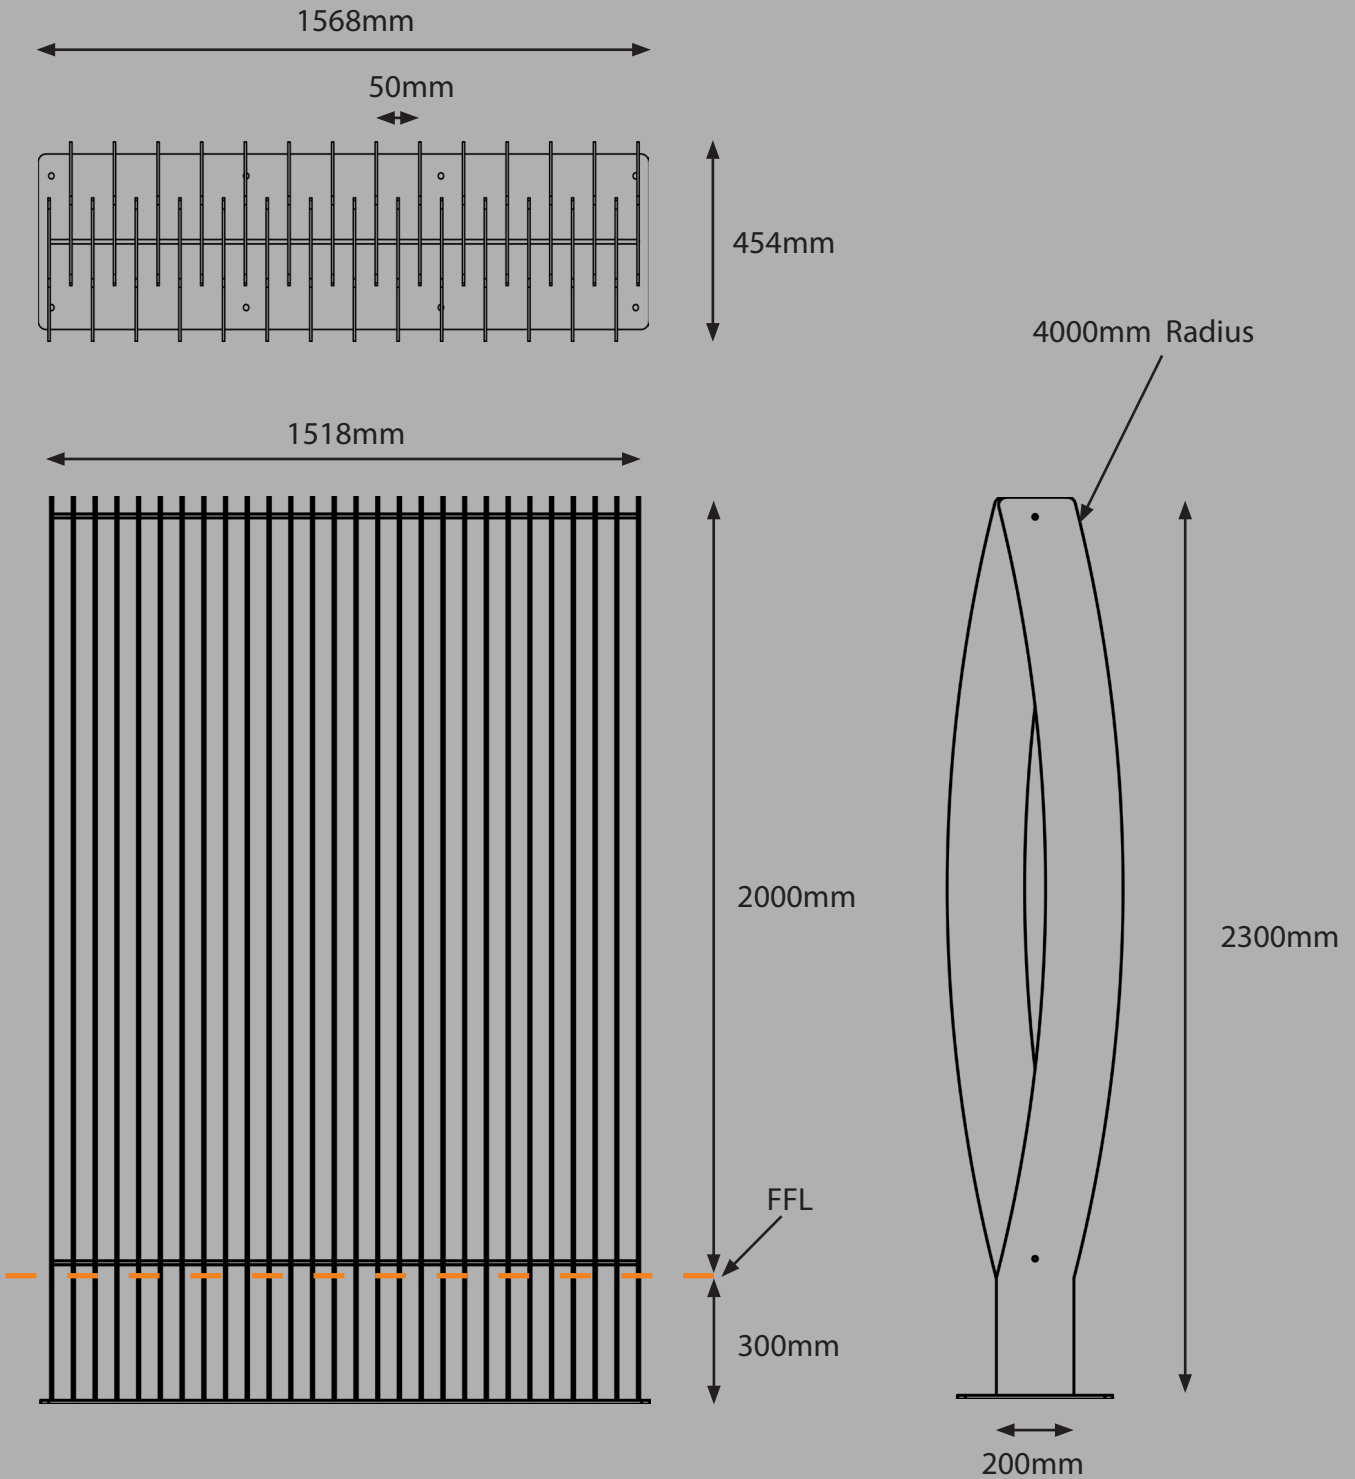

Modules

Screen heights can be configured with various leg length to adapt to 1300mm, 2000mm, 2800mm, above FFL

Product Datasheet

Radian Screen

Finishes

Many finishes are available with this design, we've list below the three most popular. However, there are other specialist finishes available, for more information on these please contact the Logic technical team.

Weathering Steel

Steel Type: Weathering Steel, grade A.
Durability: High.
Surface Finish: Flat with slight texture.
Aesthetics: Weathering Steel begins its life looking like ordinary Mild Steel. Over a period of time, due to the moisture levels in the atmosphere, the surface will oxidise turning an orangey brown colour, and eventually self seals. There is no defined period to this process as the moisture levels in the atmosphere fluctuate. Often there are colour variations between sections and also within each section.
Country of Origin: United Kingdom, with some world wide content.