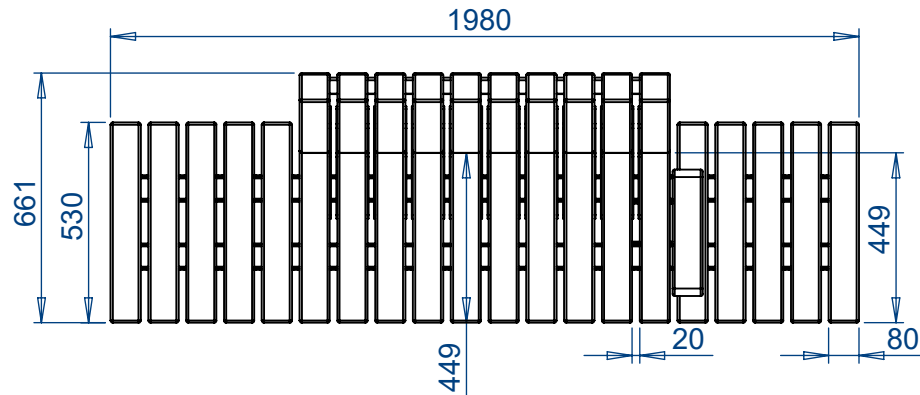

**ISO Elevation**

**Plan Elevation**

**Front Elevation**

**Side Elevation**

REVISIONS			DRAWN	SA
REV	AMENDMENTS/ NOTE	DATE	DATE	22/03/2021
-	-	/_/_	Timber	Sustainable UK Grown Timber, Pencil Round
-	-	/_/_	Metal	6mm Mild Steel Galvanised
-	-	/_/_	WEIGHT	120.5 KG
-	-	/_/_	<b>LOGIC STREET FURNITURE</b> <b>ALL RIGHTS RESERVED</b>	
TOLERANCE: All dimensions tolerance +/- 5mm				

<b>Product</b>	S184 Plateu Seat & 1 Arm
<b>Opportunity Name</b>	----

**LOGIC**

Logic Manufacture Bespoke  
Phone: 01642 373400 Email: hello@logic-bespoke.com

DWG. NO. **LOG.S184.003**

REV **1** SIZE **A4**