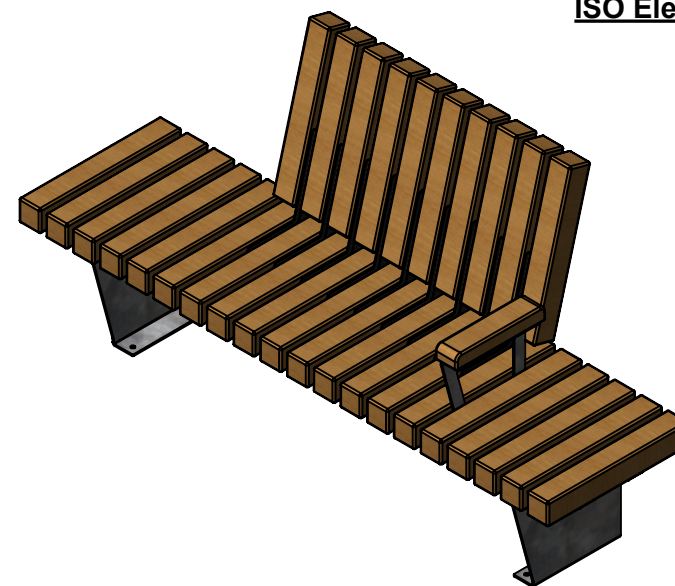

**ISO Elevation**

**Plan Elevation**

**Front Elevation**

**Side Elevation**

REVISIONS			DRAWN	SA
REV	AMENDMENTS/ NOTE	DATE	DATE	22/03/2021
-	-	/_/_	Timber	Sustainable UK Grown Timber, Pencil Round
-	-	/_/_	Metal	6mm Mild Steel Galvanised
-	-	/_/_	WEIGHT	120.5 KG
-	-	/_/_	<b>LOGIC STREET FURNITURE</b> <b>ALL RIGHTS RESERVED</b>	
TOLERANCE: All dimensions tolerance +/- 5mm				

<b>Product</b>	S184 Plateu Seat & 1 Arm
<b>Opportunity Name</b>	----

**LOGIC**

Logic Manufacture Bespoke  
Phone: 01642 373400 Email: hello@logic-bespoke.com

DWG. NO. **LOG.S184.003**

REV **1** SIZE **A4**