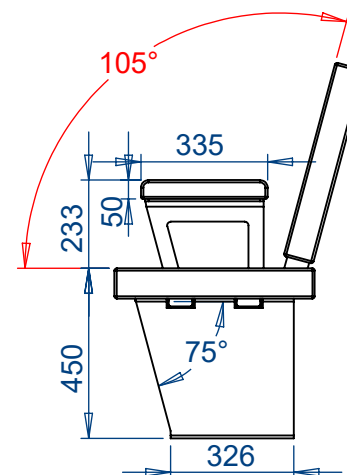

**ISO Elevation**

**Plan Elevation**

**Front Elevation**

**Side Elevation**

REVISIONS			DRAWN	SA
REV	AMENDMENTS/ NOTE	DATE	DATE	22/03/2021
-	-	/_/_	Timber	Sustainable UK Grown Timber, Pencil Round
-	-	/_/_	Metal	6mm Mild Steel Galvanised
-	-	/_/_	WEIGHT	120.5 KG
-	-	/_/_	<b>LOGIC STREET FURNITURE</b> <b>ALL RIGHTS RESERVED</b>	
TOLERANCE: All dimensions tolerance +/- 5mm				

<b>Product</b>	S184 Plateu Seat & 1 Arm
<b>Opportunity Name</b>	----

**LOGIC**

Logic Manufacture Bespoke  
Phone: 01642 373400 Email: hello@logic-bespoke.com

DWG. NO. **LOG.S184.003**

REV **1** SIZE **A4**