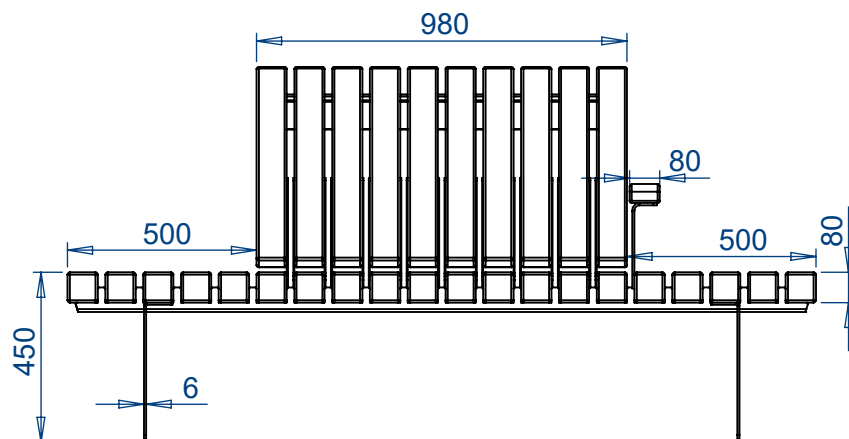

**ISO Elevation**

**Plan Elevation**

**Front Elevation**

**Side Elevation**

REVISIONS			DRAWN	SA
REV	AMENDMENTS/ NOTE	DATE	DATE	22/03/2021
-	-	/_/_	Timber	Sustainable UK Grown Timber, Pencil Round
-	-	/_/_	Metal	6mm Mild Steel Galvanised
-	-	/_/_	WEIGHT	120.5 KG
-	-	/_/_	<b>LOGIC STREET FURNITURE</b> <b>ALL RIGHTS RESERVED</b>	
TOLERANCE: All dimensions tolerance +/- 5mm				

<b>Product</b>	S184 Plateu Seat & 1 Arm
<b>Opportunity Name</b>	----

**LOGIC**

Logic Manufacture Bespoke  
Phone: 01642 373400 Email: hello@logic-bespoke.com

DWG. NO. **LOG.S184.003**

REV **1** SIZE **A4**